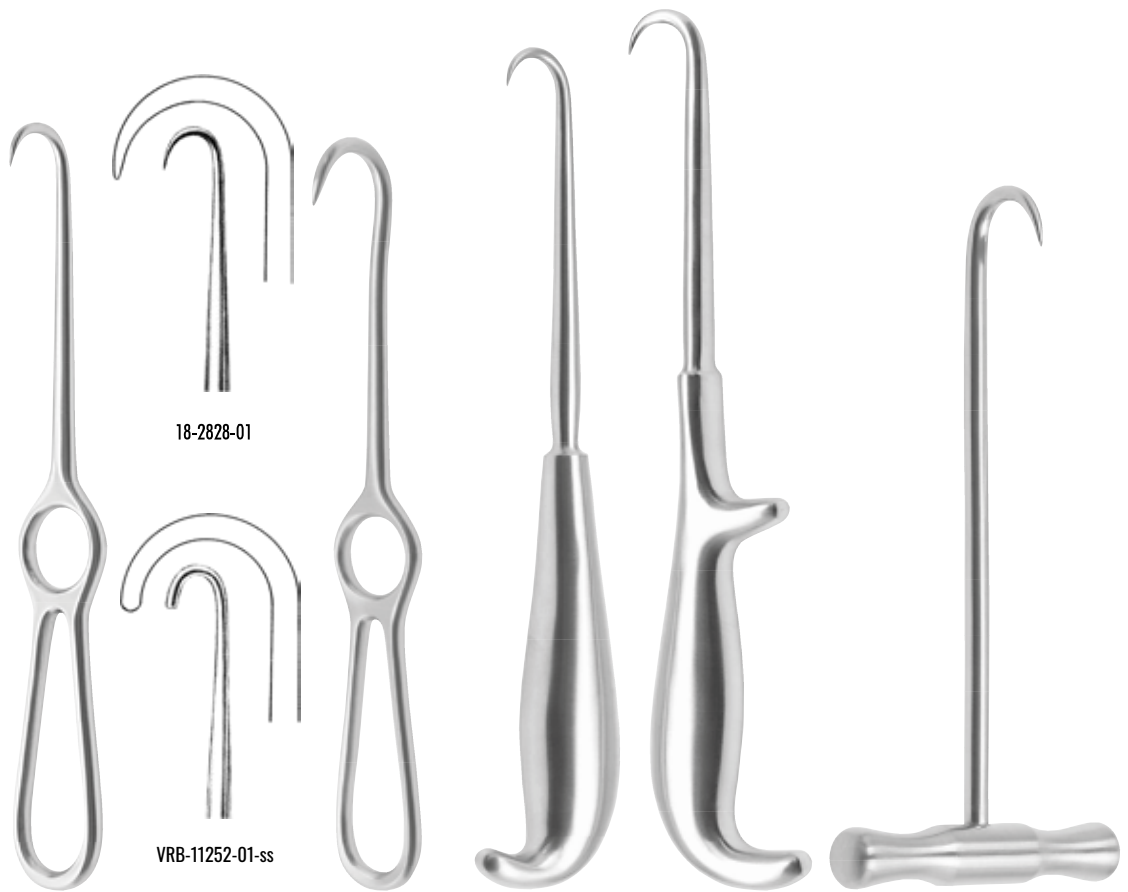

cm VOLKMANN
21,5 VRB-11251-01-ss - VRB-11252-01-ss

20,0 cm
RSH-11253-01-ss
RBB-11254-01-ss

mm 23,0 cm
9,5 BHO-11255-09-ss
19,0 BHO-11256-19-ss
25,0 BHO-11257-25-ss

GINESTET 24,0 cm
GRB-11258-01-ss

18,0 cm
BHO-11259-01-ss