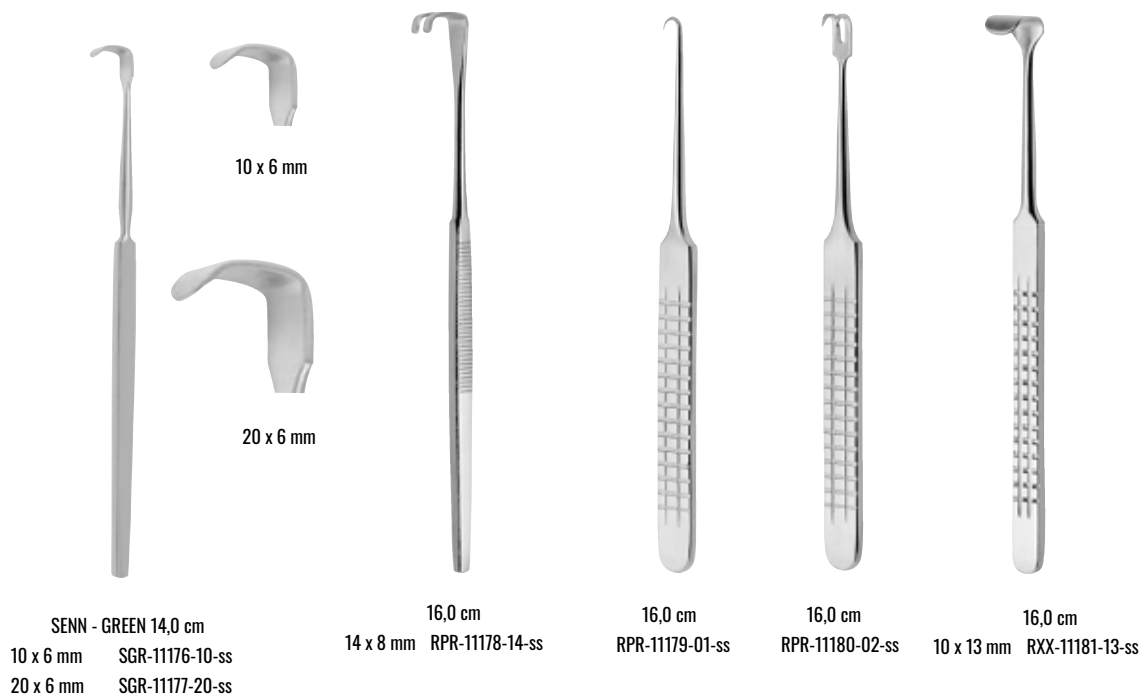

x=mm KONIG 17,0 cm  
13 KRC-11160-13-ss  
16 KRC-11161-16-ss

cm CUSHING  
20,0 CRH-11162-20-ss

cm CUSHING  
21,5 CRH-11163-21-ss

mm KIRKLAND 13,5 cm  
5 KRD-11164-05-ss  
7 KRD-11165-07-ss  
10 KRD-11166-10-ss  
12 KRD-11167-12-ss  
15 KRD-11168-15-ss