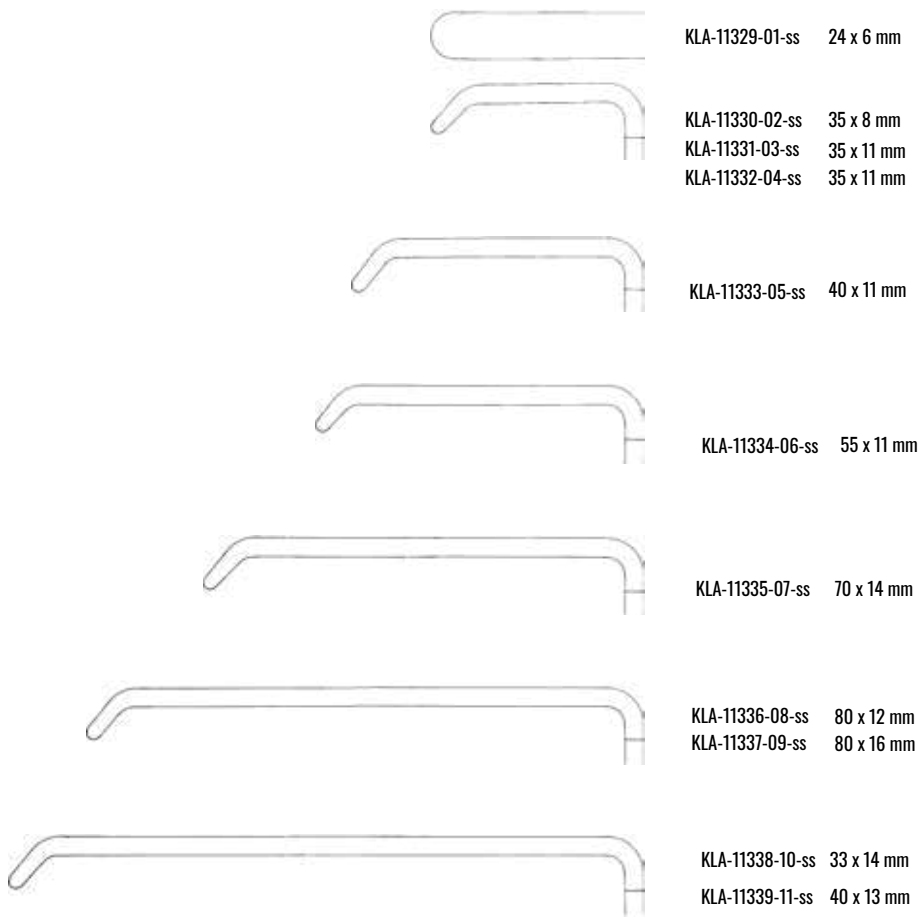

cm KOCHER LANGENBECK
21,5 KLA-11329-01-ss - KLA-11337-09-ss