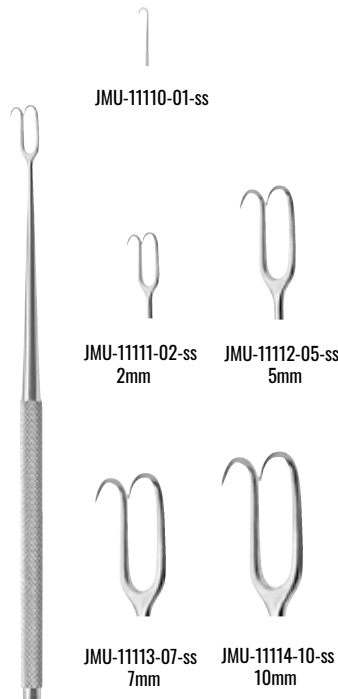

CATÁLOGO

**GANCHOS DE PIEL**

**Qualimed Tech**  
INSTRUMENTS

cm GRAEFE  
16,0 GMC-11104-16-ss

cm GRAEFE  
16,0 GMC-11105-16-ss

GRAEFE  
GHO-5046-12-ss    GRAEFE  
GHO-5047-12-ss

GUTHRIE  
GDO-11106-01-ss    GUTHRIE  
GDO-11107-02-ss

16,0 cm GDO-11107-02-ss

cm FRAZIER  
13,0 FHO-11108-13-ss  
18,0 FHO-11109-18-ss

JMU-11110-01-ss

JMU-11111-02-ss  
2mm

JMU-11112-05-ss  
5mm

JMU-11113-07-ss  
7mm

JMU-11114-10-ss  
10mm

cm JOSEPH  
16,0 JMU-11110-01-ss - JMU-11114-10-ss