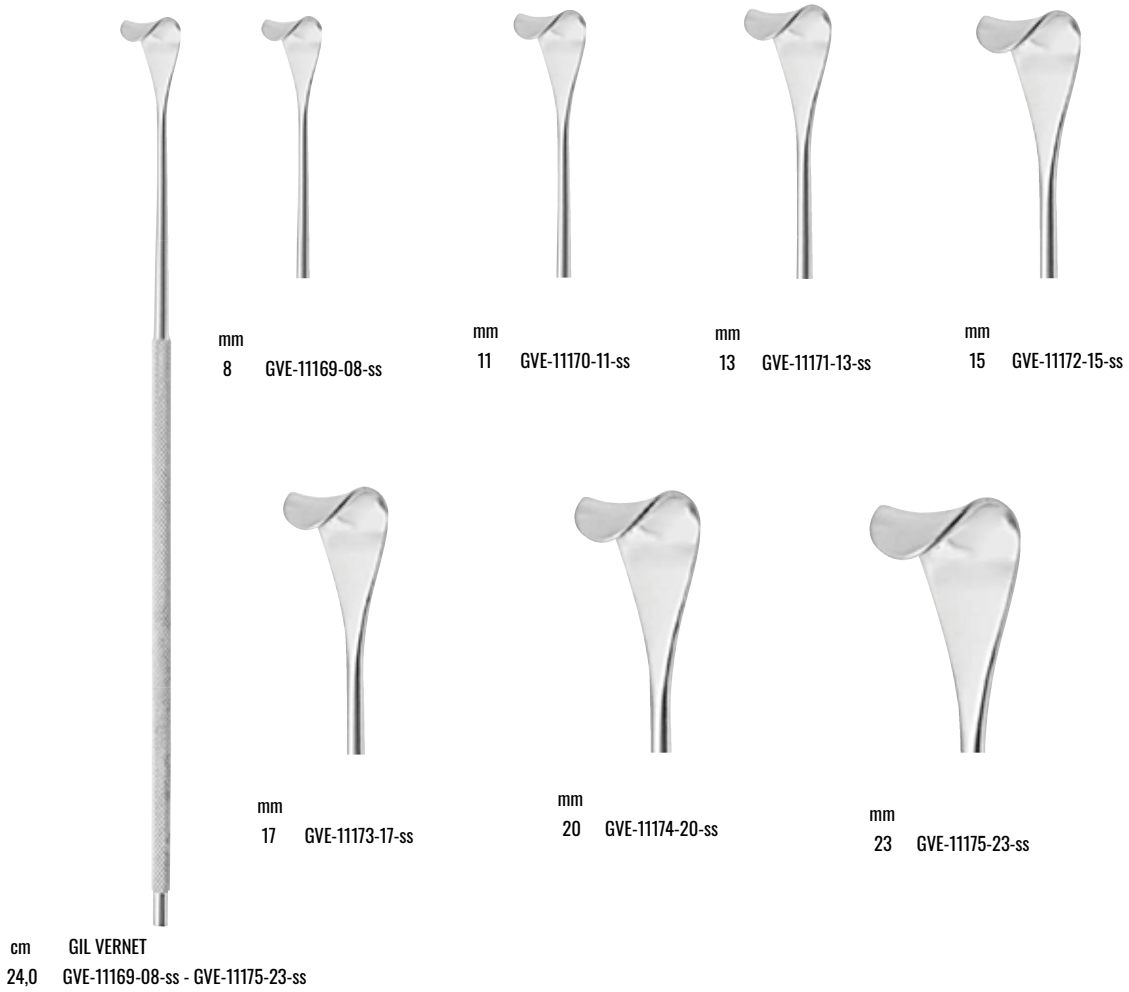

x=mm KONIG 17,0 cm  
13 KRC-11160-13-ss  
16 KRC-11161-16-ss

cm CUSHING  
20,0 CRH-11162-20-ss

cm CUSHING  
21,5 CRH-11163-21-ss

mm KIRKLAND 13,5 cm  
5 KRD-11164-05-ss  
7 KRD-11165-07-ss  
10 KRD-11166-10-ss  
12 KRD-11167-12-ss  
15 KRD-11168-15-ss